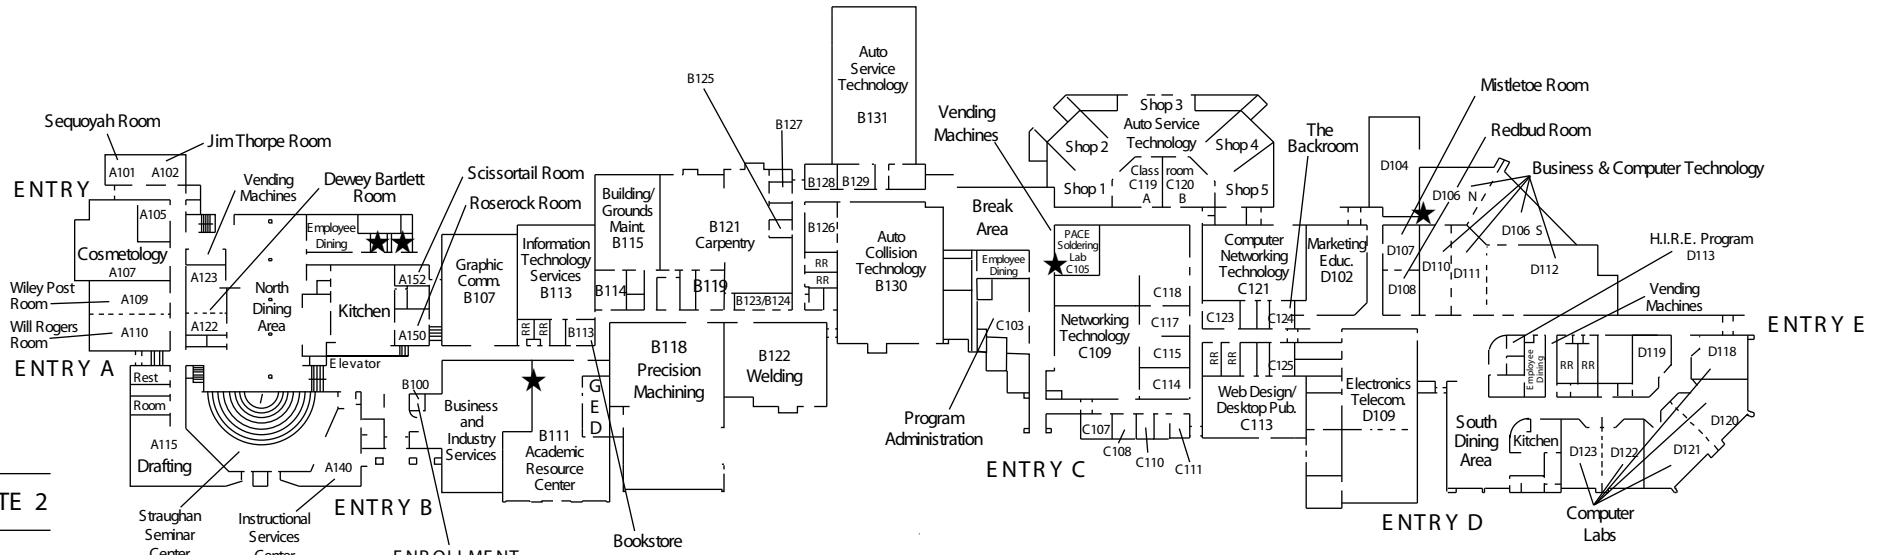

MOORE NORMAN TECHNOLOGY CENTER

Campus Map

GATE 1

FRANKLIN ROAD

GATE 2

GATE 3

GATE 4

12th AVENUE NW

GATE 5

★ WHEELCHAIR ACCESSIBLE RESTROOMS

All entries are accessible in a wheelchair except Entry A